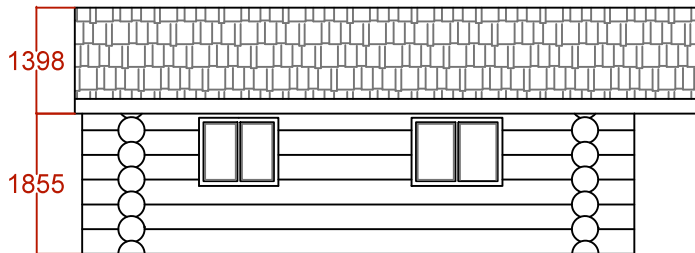

Simplicity

FLOOR PLAN

FRONT ELEVATION

REAR ELEVATION

SIDE ELEVATION 1

SIDE ELEVATION 2

Title:	Simplicity
No. of bedrooms:	1
Est. floor Area (m ²):	29
Scale:	Do not scale
	
© BLC Limited 2015 Company # 6973672 +44 (0)121 288 2840 info@britishlogcabins.com www.britishlogcabins.com	