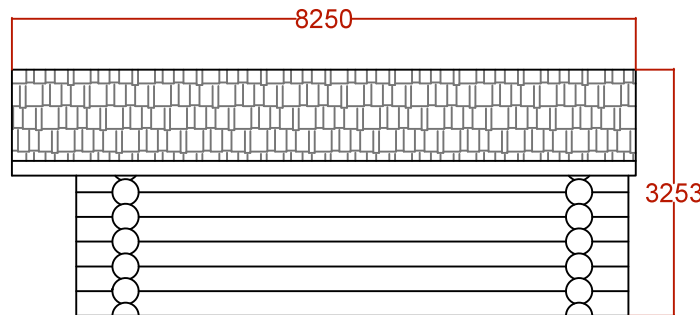

Simplicity

FLOOR PLAN

FRONT ELEVATION

REAR ELEVATION

SIDE ELEVATION 1

SIDE ELEVATION 2

Title:	Simplicity
No. of bedrooms:	1
Est. floor Area (m ²):	29
Scale:	Do not scale
	
© BLC Limited 2015 Company # 6973672 +44 (0)121 288 2840 info@britishlogcabins.com www.britishlogcabins.com	