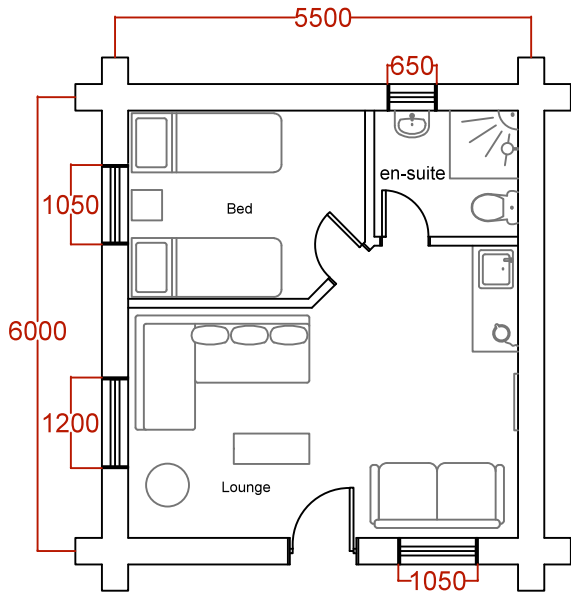

Simplicity

FLOOR PLAN

FRONT ELEVATION

REAR ELEVATION

SIDE ELEVATION 1

SIDE ELEVATION 2

Title:	Simplicity
No. of bedrooms:	1
Est. floor Area (m ²):	29
Scale:	Do not scale
	
© BLC Limited 2015 Company # 6973672 +44 (0)121 288 2840 info@britishlogcabins.com www.britishlogcabins.com	