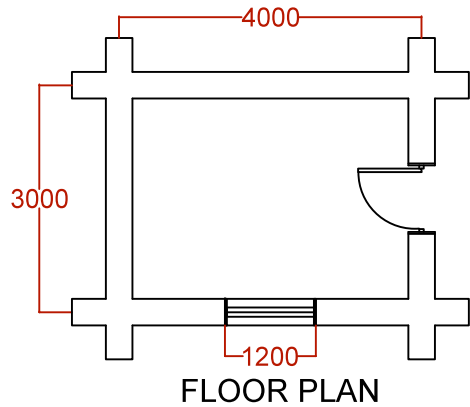

Simple 4x3

| | |
|---|--------------|
| Title: | Simple 4x3 |
| No. of bedrooms: | n/a |
| Est. floor Area (m ²): | 9.7 |
| Scale: | Do not scale |
|  | |
| © BLC Limited 2015 Company # 6973672 +44 (0)121 288 2840 info@britishlogcabins.com www.britishlogcabins.com | |