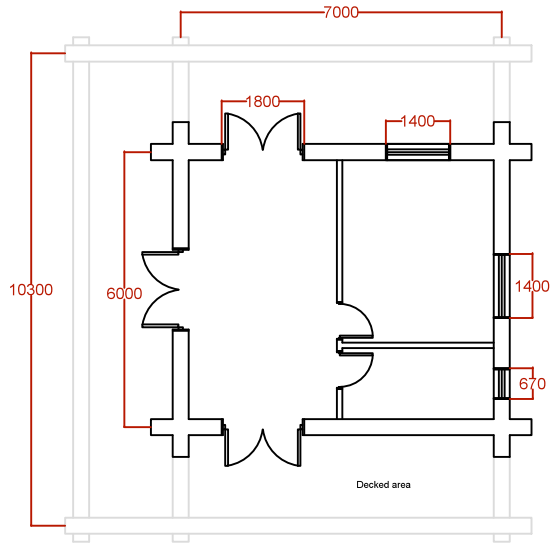

Prairie

Title:	Prairie
No. of bedrooms:	N/A
Est. floor Area (m ²):	37
Scale:	Do not scale
	
© BLC Limited 2015 Company # 6973672 +44 (0)121 288 2840 info@britishlogcabins.com www.britishlogcabins.com	