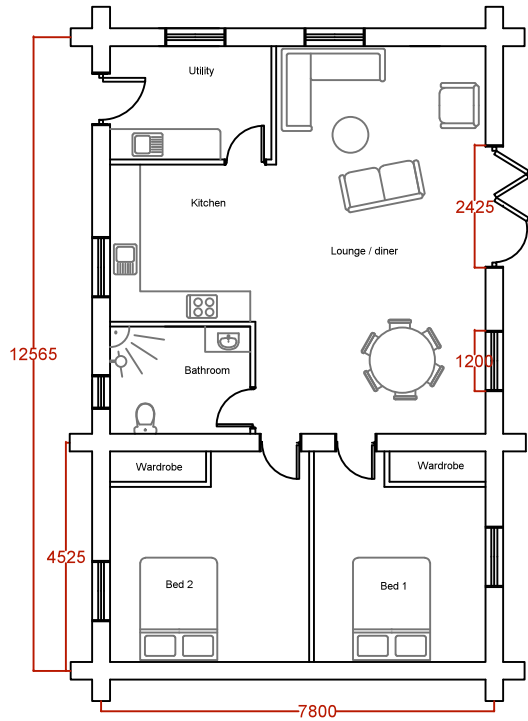

# Mollymook

FLOOR PLAN

FRONT ELEVATION

REAR ELEVATION

(In Meters)

SIDE 1 ELEVATION

SIDE 2 ELEVATION

Title:	Mollymook
No. of bedrooms:	2
Est. floor Area (m <sup>2</sup> ):	91
Scale:	Do not scale
	
© BLC Limited 2015 Company # 6973672 +44 (0)121 288 2840 info@britishlogcabins.com www.britishlogcabins.com	