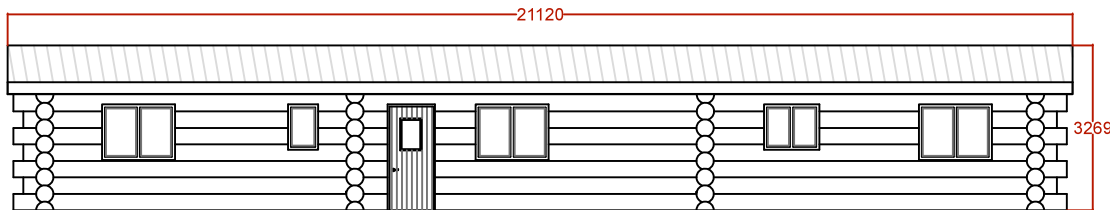

Kareela

FLOOR PLAN

INDICATIVE SECTION

SIDE ELEVATION 1

REAR ELEVATION

SIDE ELEVATION 2

FRONT ELEVATION

Title:	Kareela
No. of bedrooms:	4
Est. floor Area (m ²):	117
Scale:	Do not scale
	
© BLC Limited 2015 Company # 6973672 +44 (0)121 288 2840 info@britishlogcabins.com www.britishlogcabins.com	