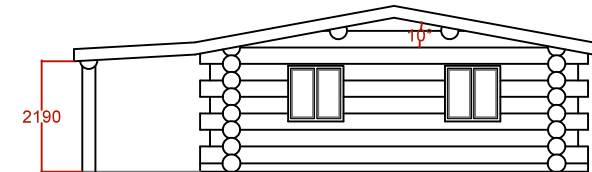

Kareela

FLOOR PLAN

INDICATIVE SECTION

SIDE ELEVATION 1

REAR ELEVATION

SIDE ELEVATION 2

FRONT ELEVATION

Title:	Kareela
No. of bedrooms:	4
Est. floor Area (m ²):	117
Scale:	Do not scale
	
© BLC Limited 2015 Company # 6973672 +44 (0)121 288 2840 info@britishlogcabins.com www.britishlogcabins.com	