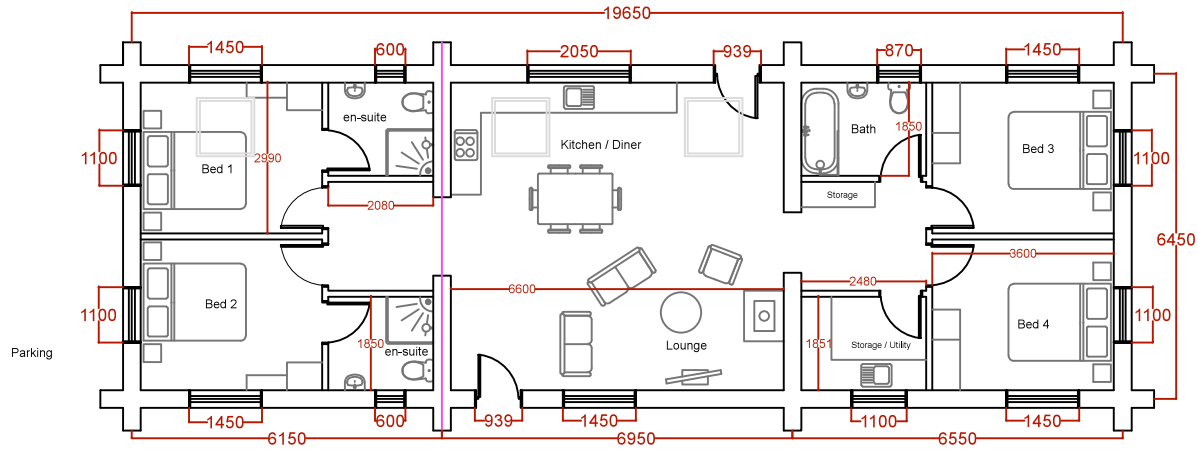

Kareela

FLOOR PLAN

INDICATIVE SECTION

SIDE ELEVATION 1

REAR ELEVATION

SIDE ELEVATION 2

FRONT ELEVATION

Title:	Kareela
No. of bedrooms:	4
Est. floor Area (m ²):	117
Scale:	Do not scale
	
© BLC Limited 2015 Company # 6973672 +44 (0)121 288 2840 info@britishlogcabins.com www.britishlogcabins.com	