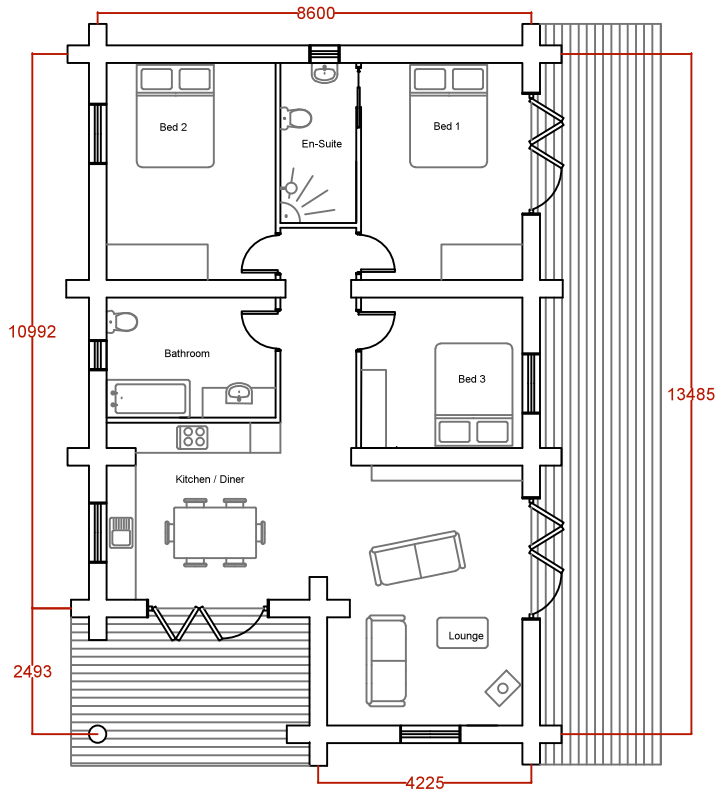

Bawley Vale

FLOOR PLAN

FRONT ELEVATION

REAR ELEVATION

SIDE 1 ELEVATION

SIDE 2 ELEVATION

| | |
|-------------------------------------------------------------------------------------------------------------------------|--------------|
| Title: | Bawley Vale |
| No. of bedrooms: | 2 |
| Est. floor Area (m ²): | 98 |
| Scale: | Do not scale |
|  | |
| © BLC Limited 2015 Company # 6973672 +44 (0)121 288 2840 info@britishlogcabins.com www.britishlogcabins.com | |